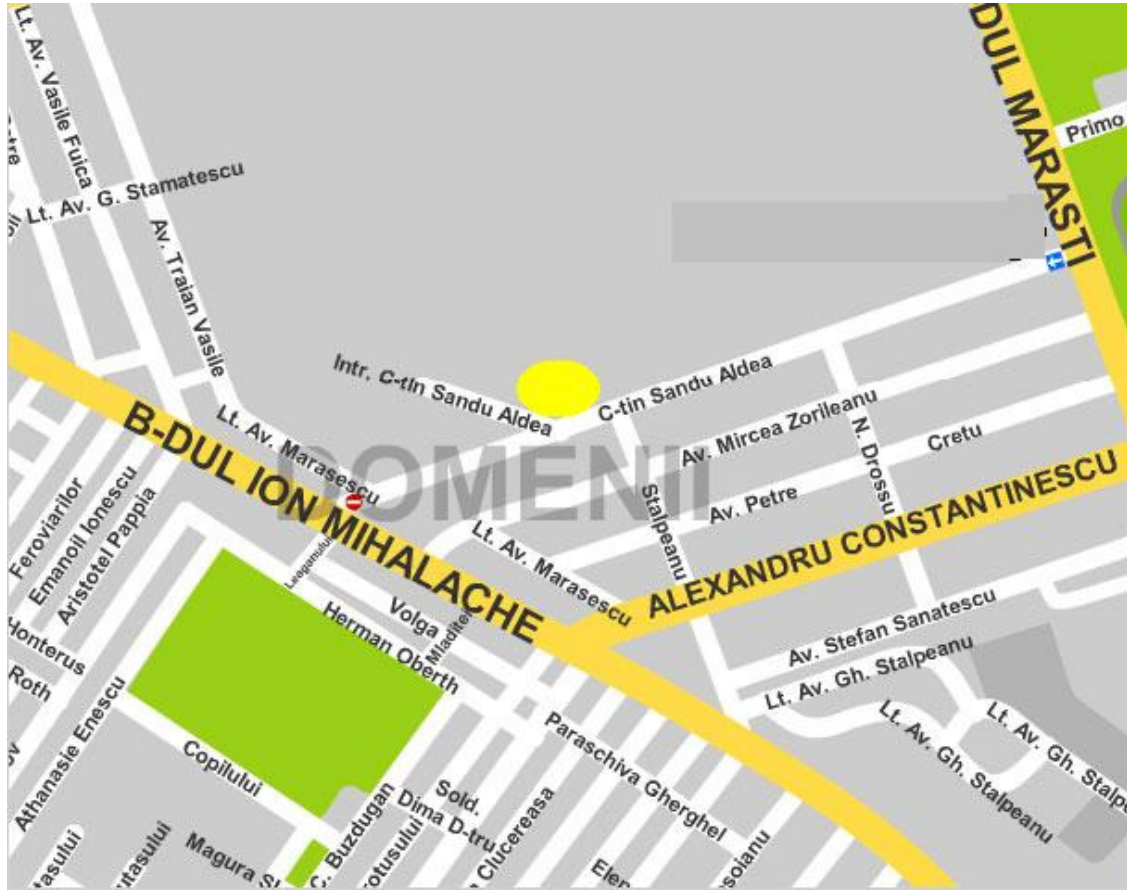

## HOW CAN YOU FIND US?

We are at

**25 Constantin Sandu-Aldea Street, 1<sup>st</sup> District, 012061 Bucuresti**

### **By car**

From the Centre of Bucharest to Laszar Catargiu Blv followed by Ion Mihalache Blv to Piata Domenii and Contantin Sandu-Aldea Street.

or

from the Centre of Bucharest to the National Television Building, The Arch of Triumph, Casin Church to Contantin Sandu-Aldea Street.

### **With the public means of transportation**

By bus: 282 - from North Railway Station to Piata Domenii or 300 - from the stop Piata Romana to Piata Domenii